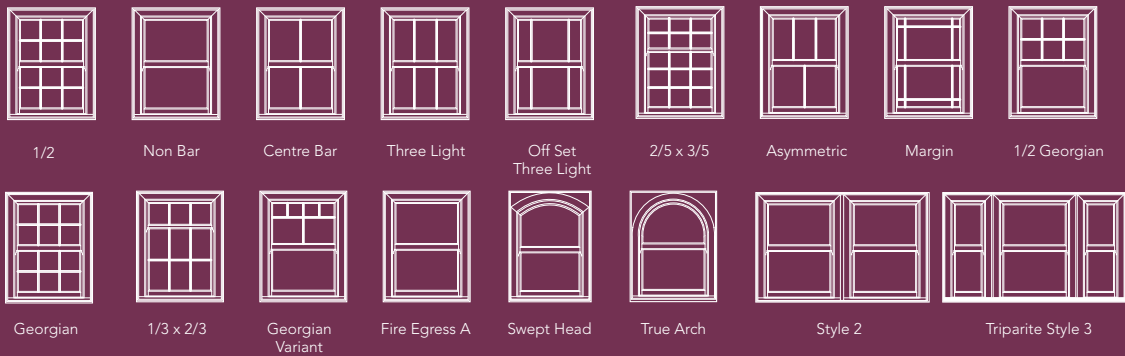

## Window Styles & Shapes

Our Vertical Sliding Sash Windows can be manufactured to a style to suit your home. Here are a few examples of the bar layouts available. Our windows come with equal sized top and bottom sashes (50/50 split) as standard, however we are able to manufacture other split ratios at your request (minimum transom drop of 350mm).