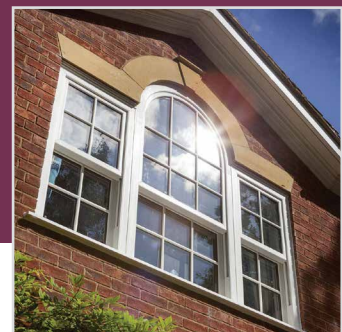

Window Styles & Shapes

Our Vertical Sliding Sash Windows can be manufactured to a style to suit your home. Here are a few examples of the bar layouts available. Our windows come with equal sized top and bottom sashes (50/50 split) as standard, however we are able to manufacture other split ratios at your request (minimum transom drop of 350mm).